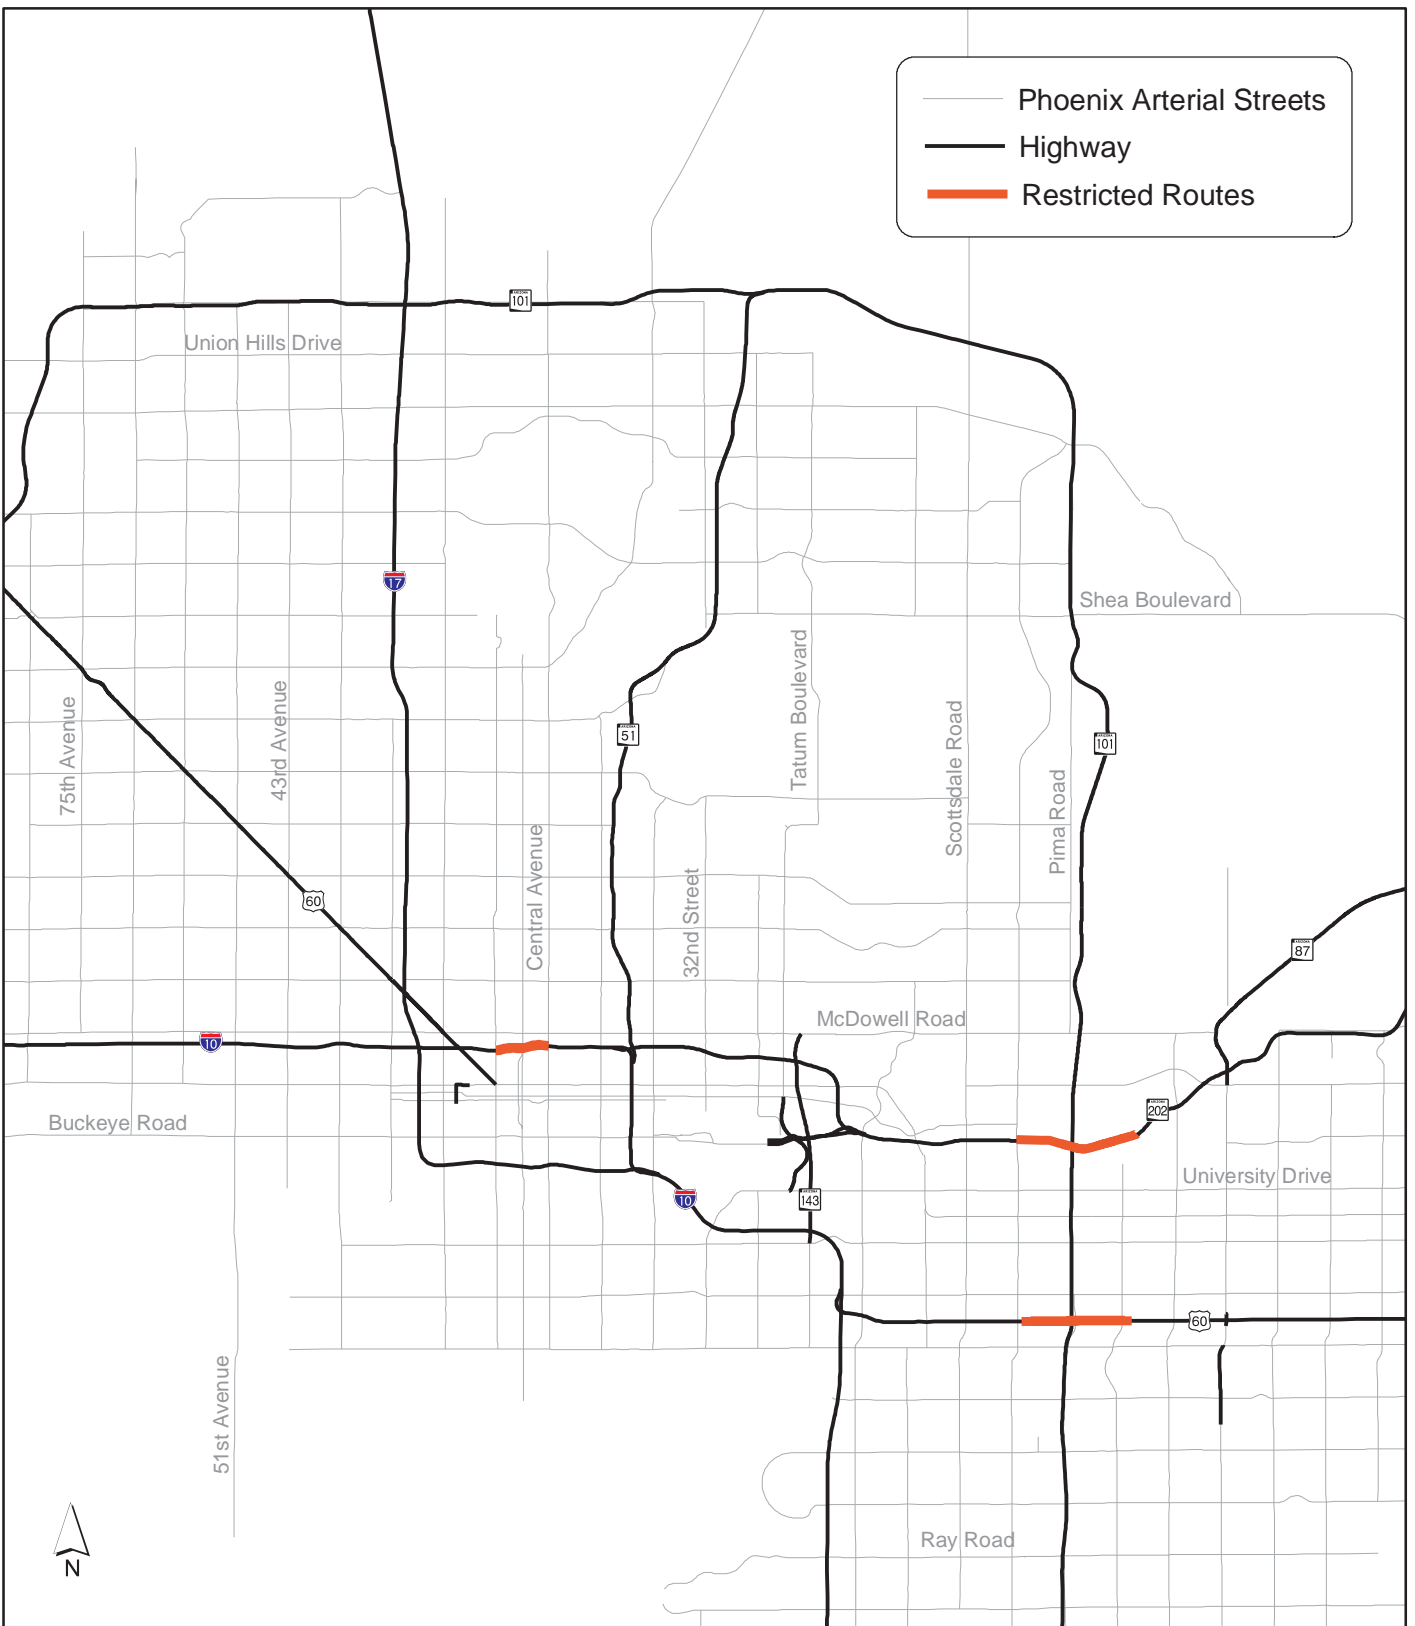

# Phoenix Area Hazardous Material Routes

0 2.5 5 10 Miles