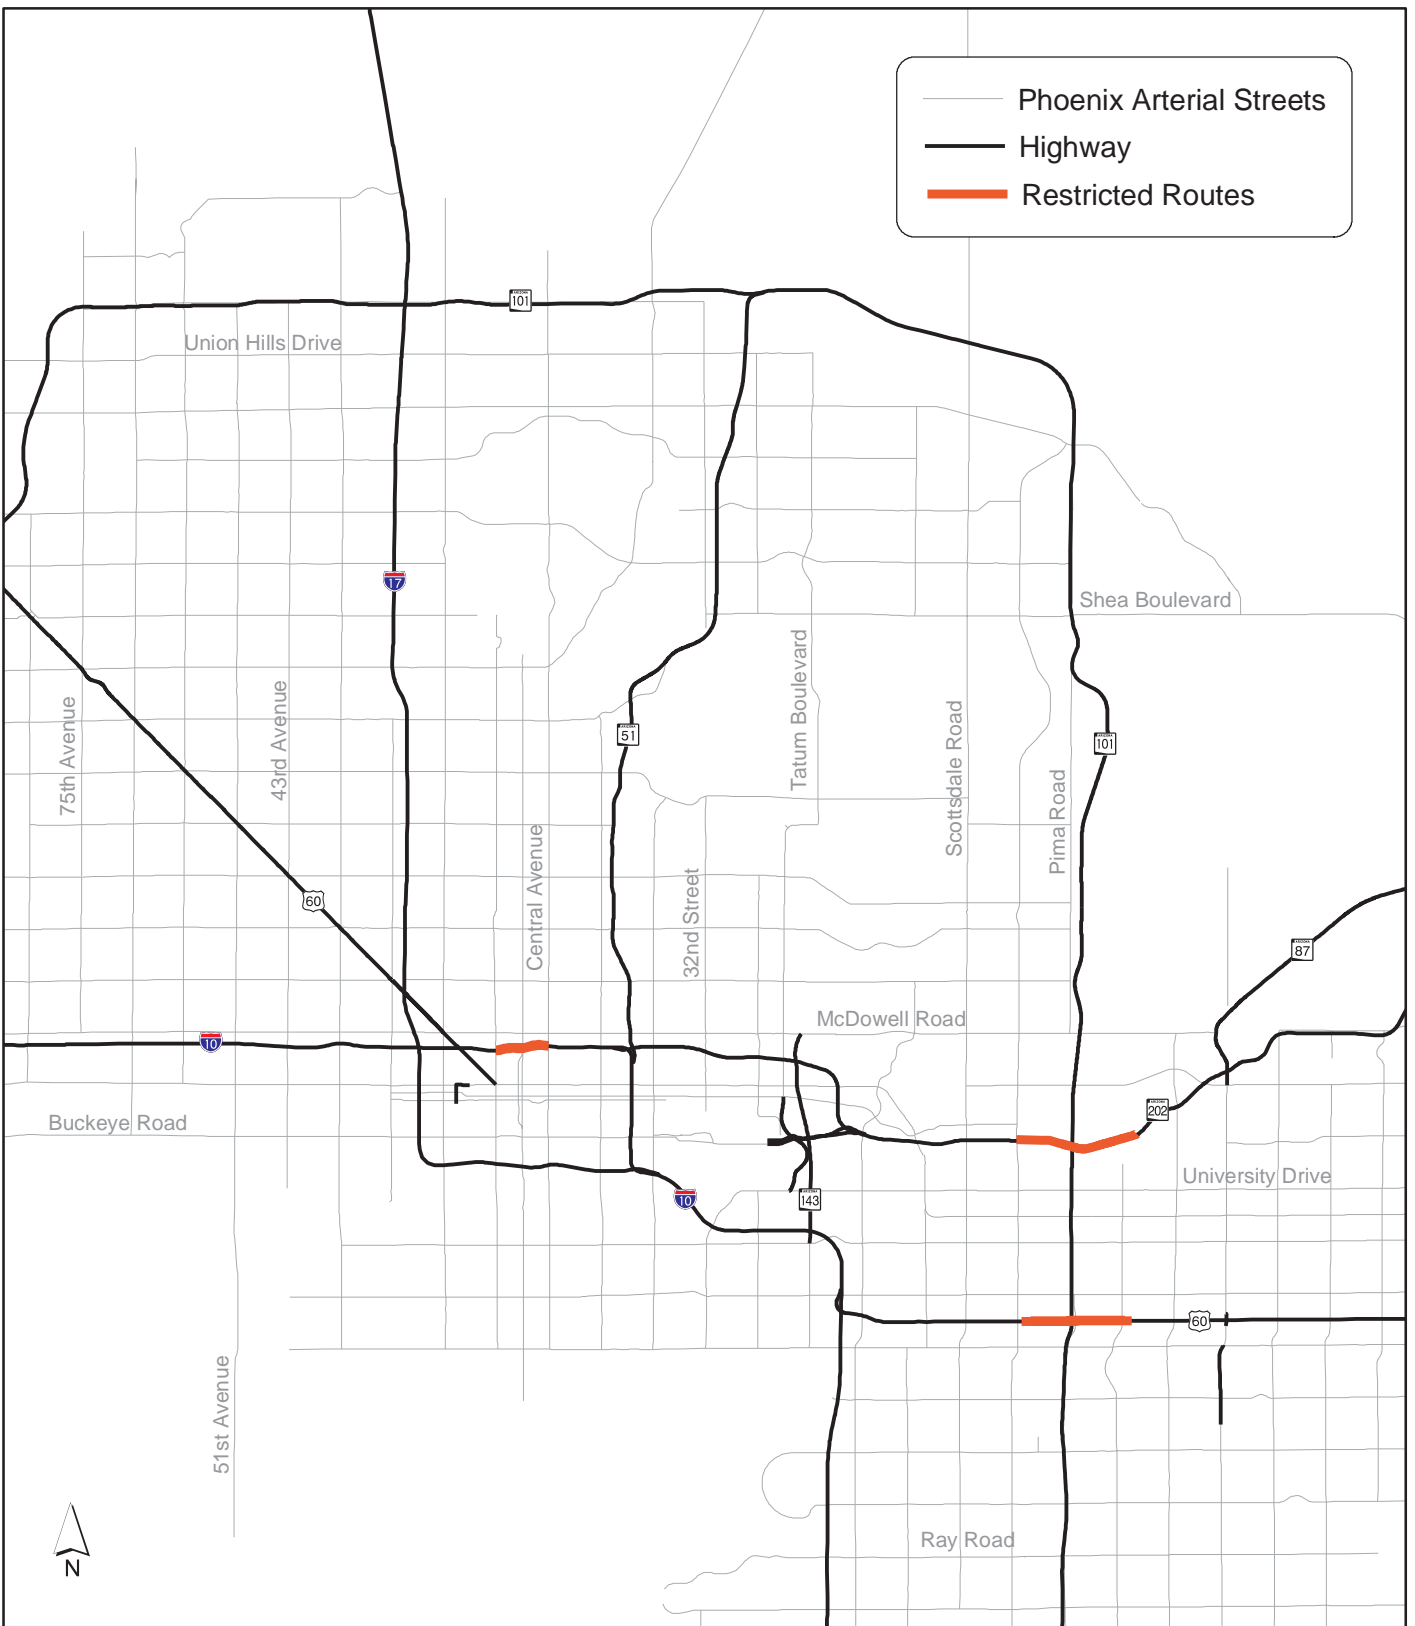

Phoenix Area Hazardous Material Routes

0 2.5 5 10 Miles