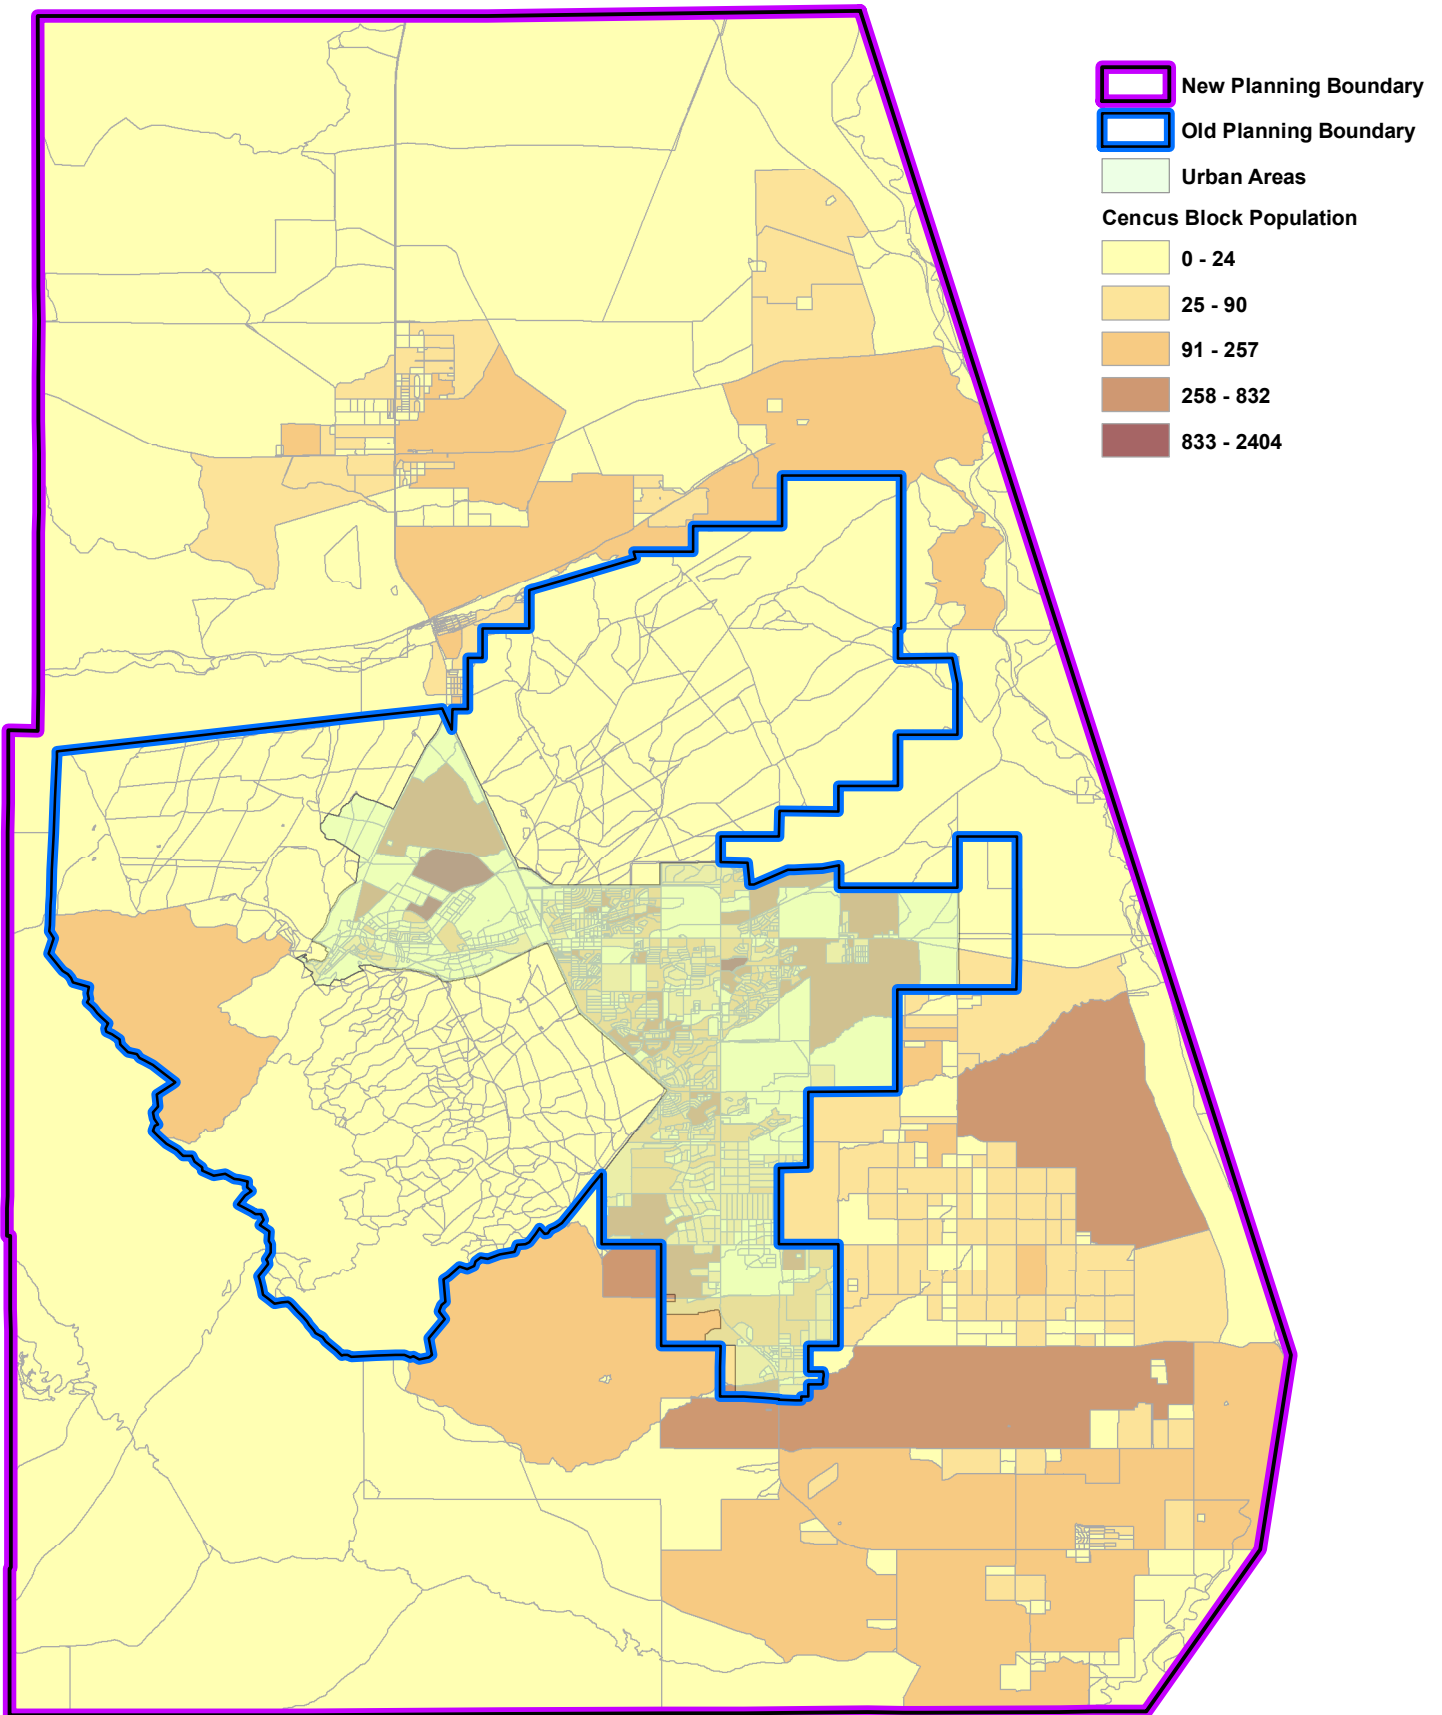

Sierra Vista Metropolitan Planning Organization (MPO)

	Population	Area (Sq Mi)	Perimeter (Mi)
New Sierra Vista MPO	70,446	614.03	102.02
Old Sierra Vista MPO	56,098	170.85	86.2
Increase Of:	14,348	443.18	15.82

Note:
 The State of Arizona makes no claims concerning the accuracy of this map nor assumes any liability resulting from the use of the information herein.

Prepared by:
 Arizona Department of Transportation: Multimodal Planning Division, Transportation Analysis GIS Section
 PH) 602.712.7333 February 2018