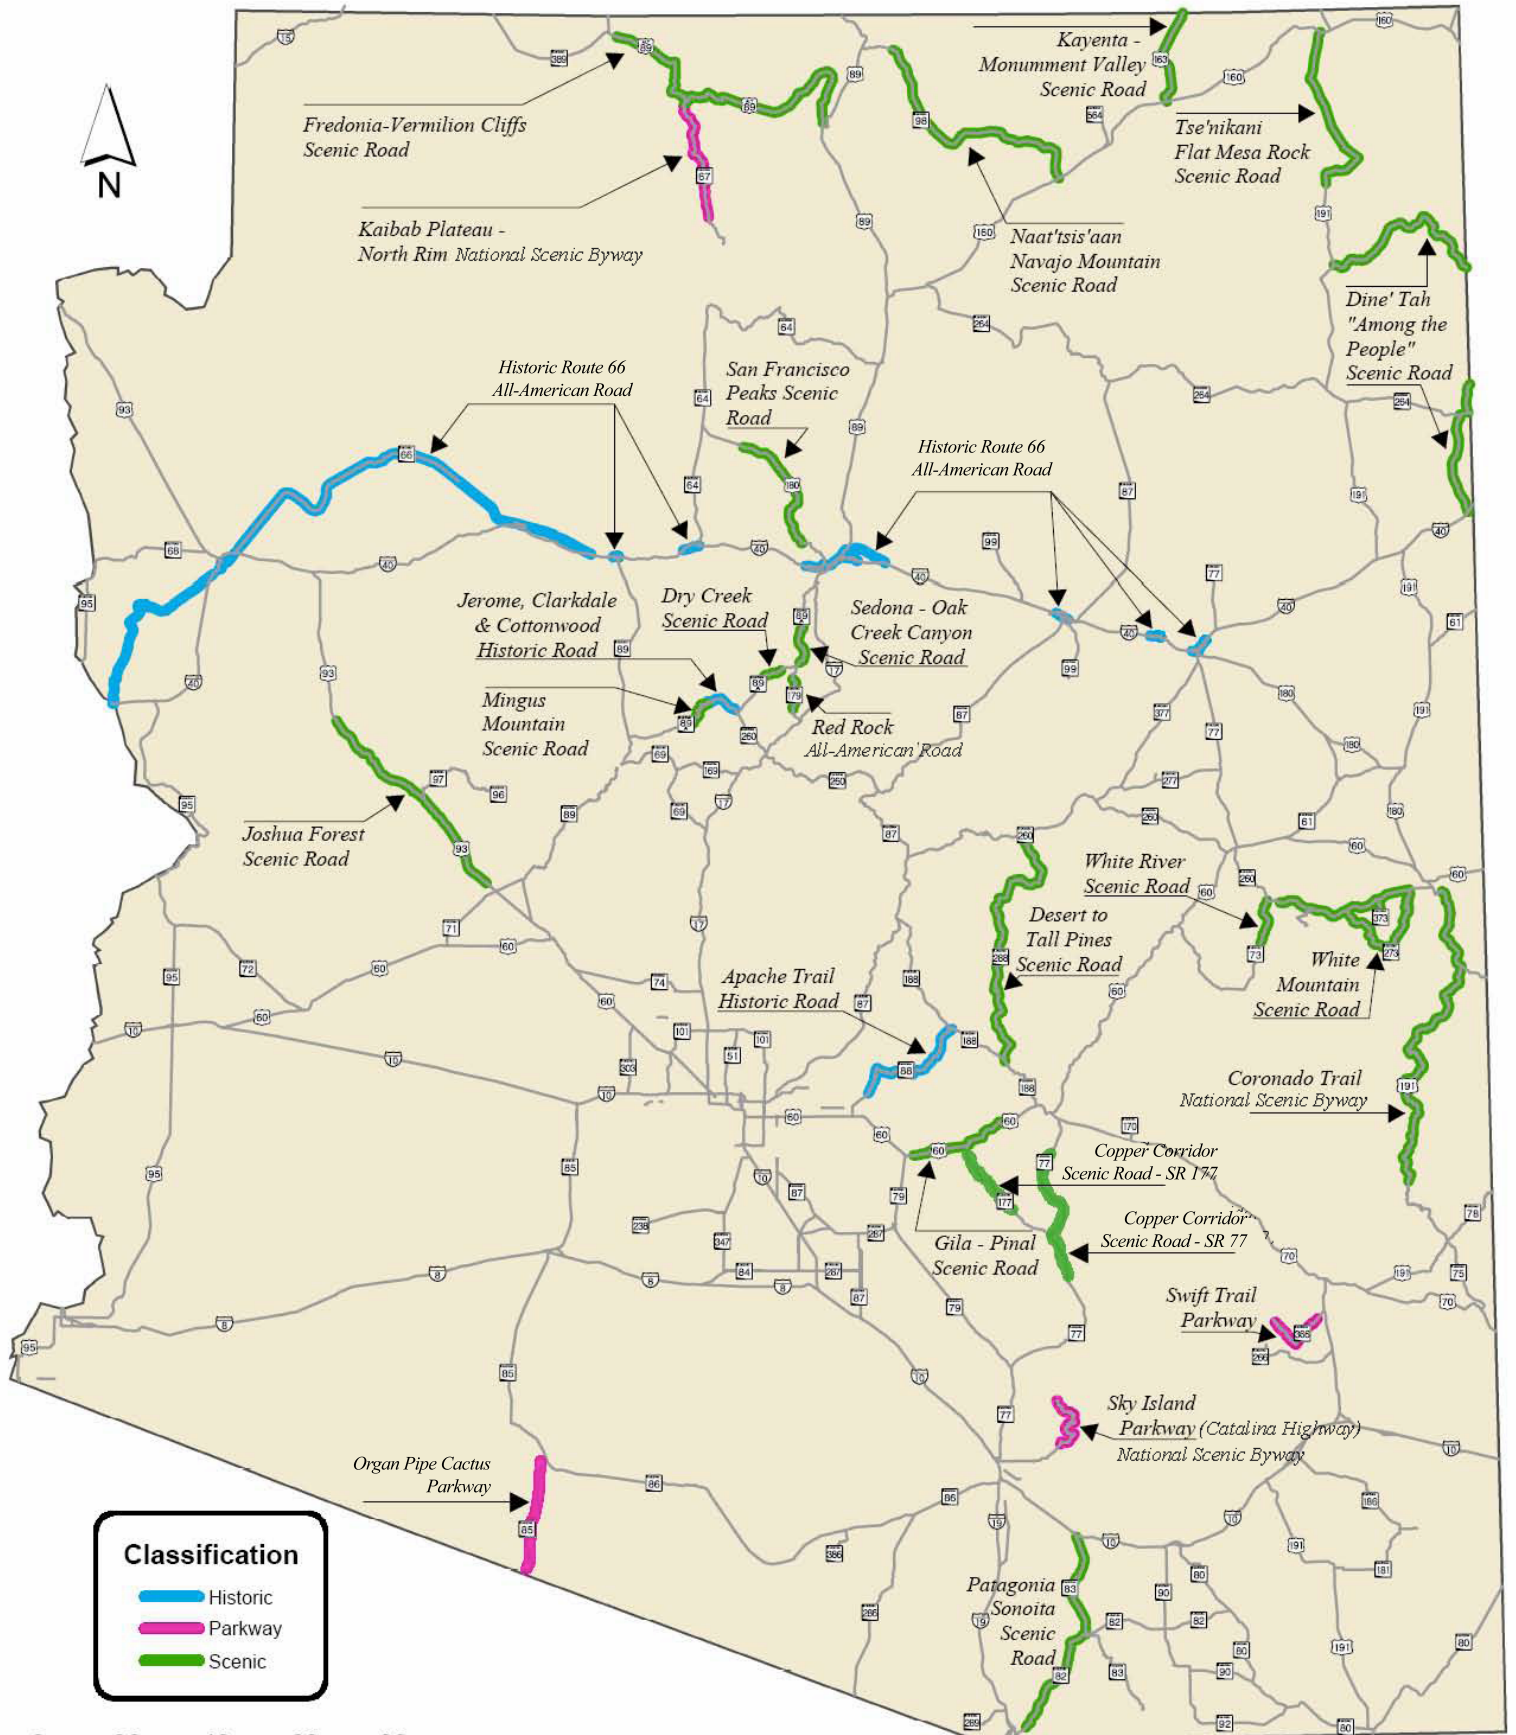

Arizona Scenic Roads

Fredonia-Vermilion Cliffs Scenic Road

Kaibab Plateau - North Rim National Scenic Byway

Kayenta - Monument Valley Scenic Road

Tse'nikani Flat Mesa Rock Scenic Road

Naat'sis'aan Navajo Mountain Scenic Road

Dine' Tah "Among the People" Scenic Road

Historic Route 66 All-American Road

San Francisco Peaks Scenic Road

Historic Route 66 All-American Road

Jerome, Clarkdale & Cottonwood Historic Road

Dry Creek Scenic Road

Sedona - Oak Creek Canyon Scenic Road

Mingus Mountain Scenic Road

Red Rock All-American Road

Joshua Forest Scenic Road

White River Scenic Road

Desert to Tall Pines Scenic Road

White Mountain Scenic Road

Apache Trail Historic Road

Coronado Trail National Scenic Byway

Copper Corridor Scenic Road - SR 177

Copper Corridor Scenic Road - SR 77

Gila - Pinal Scenic Road

Swift Trail Parkway

Organ Pipe Cactus Parkway

Sky Island Parkway (Catalina Highway) National Scenic Byway