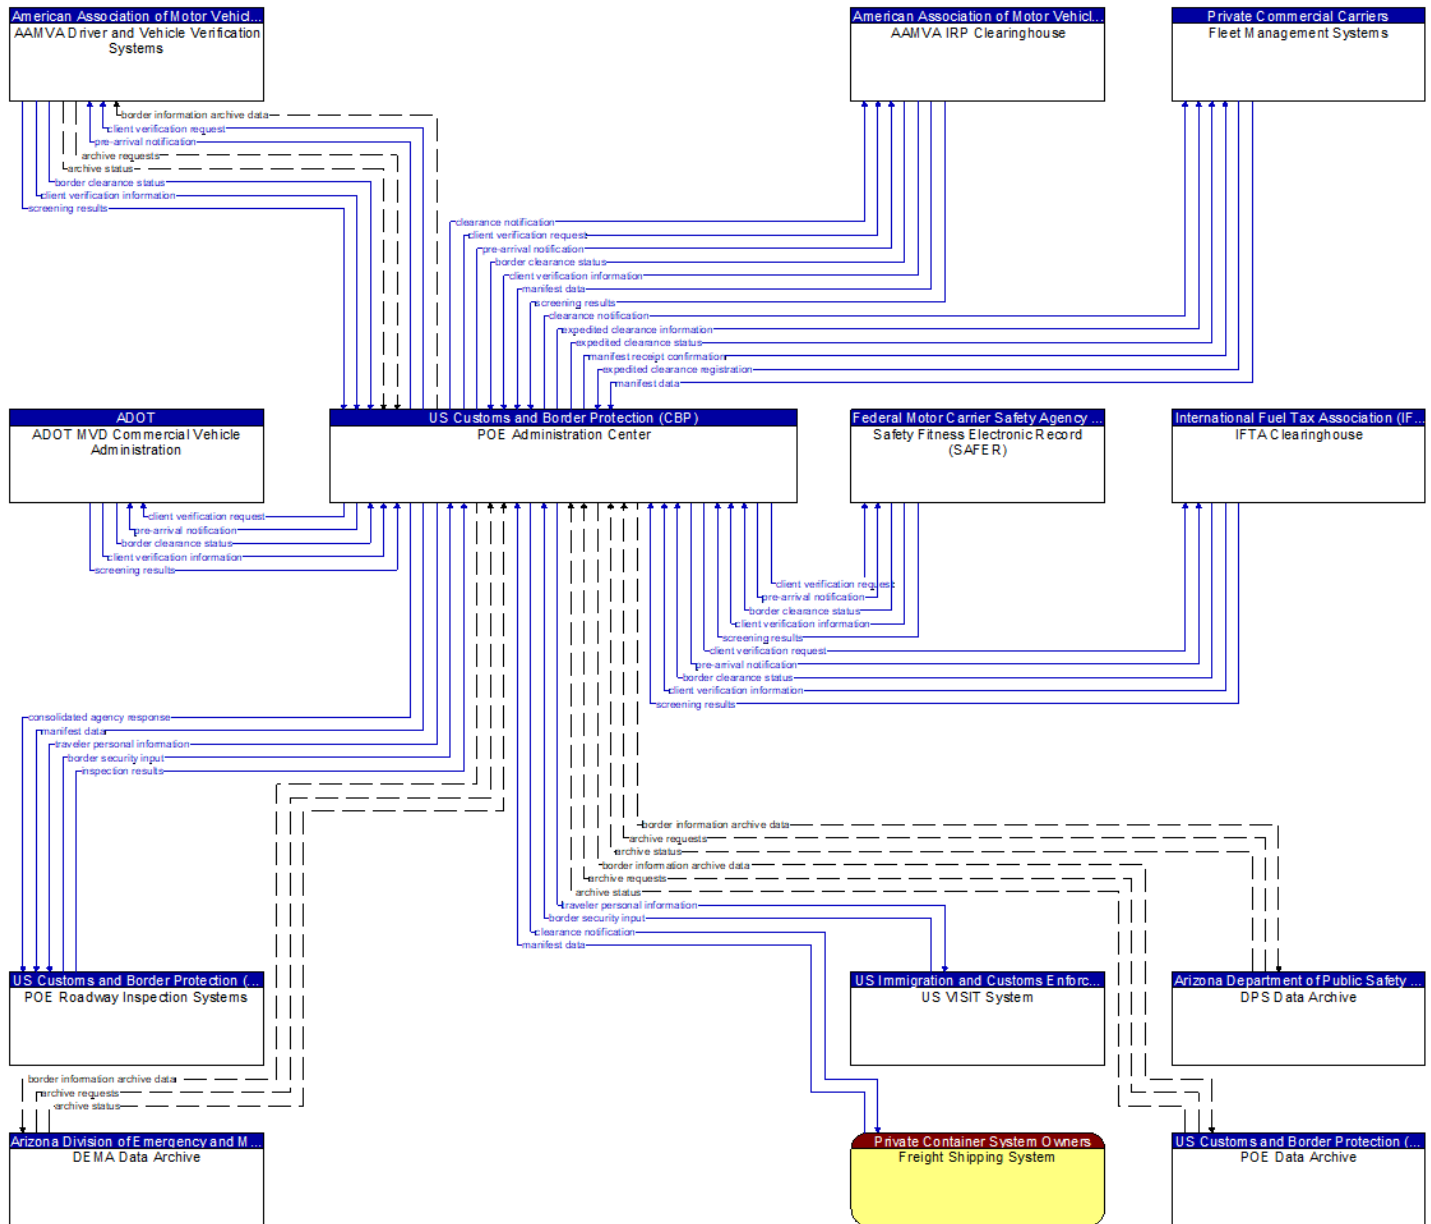

Media
Wide Area Alerting Systems

Arizona Division of Emergency and
DEMA Emergency Alert System

----- **Planned**

----- **Planned**

Existing

———— Existing
----- Planned

———— Existing
----- Planned

_____ Existing
 - - - - - Planned

↑ regional situation data

———— Existing

— Existing
 - - - Planned

——— Existing
——— Planned

----- Planned

————— Existing
 - - - - - Planned

 Existing
 Planned

----- **Planned**

— Existing
 - - - Planned

----- Planned

——— Existing
- - - - - Planned

----- **Planned**

- - - - - Planned

————— Existing
 Planned

----- **Planned**

----- **Planned**

----- Planned

———— Existing
----- Planned

----- **Planned**

Existing
Planned

Existing

— Existing
 - - - Planned

emergency traffic coordination

emergency traffic coordination