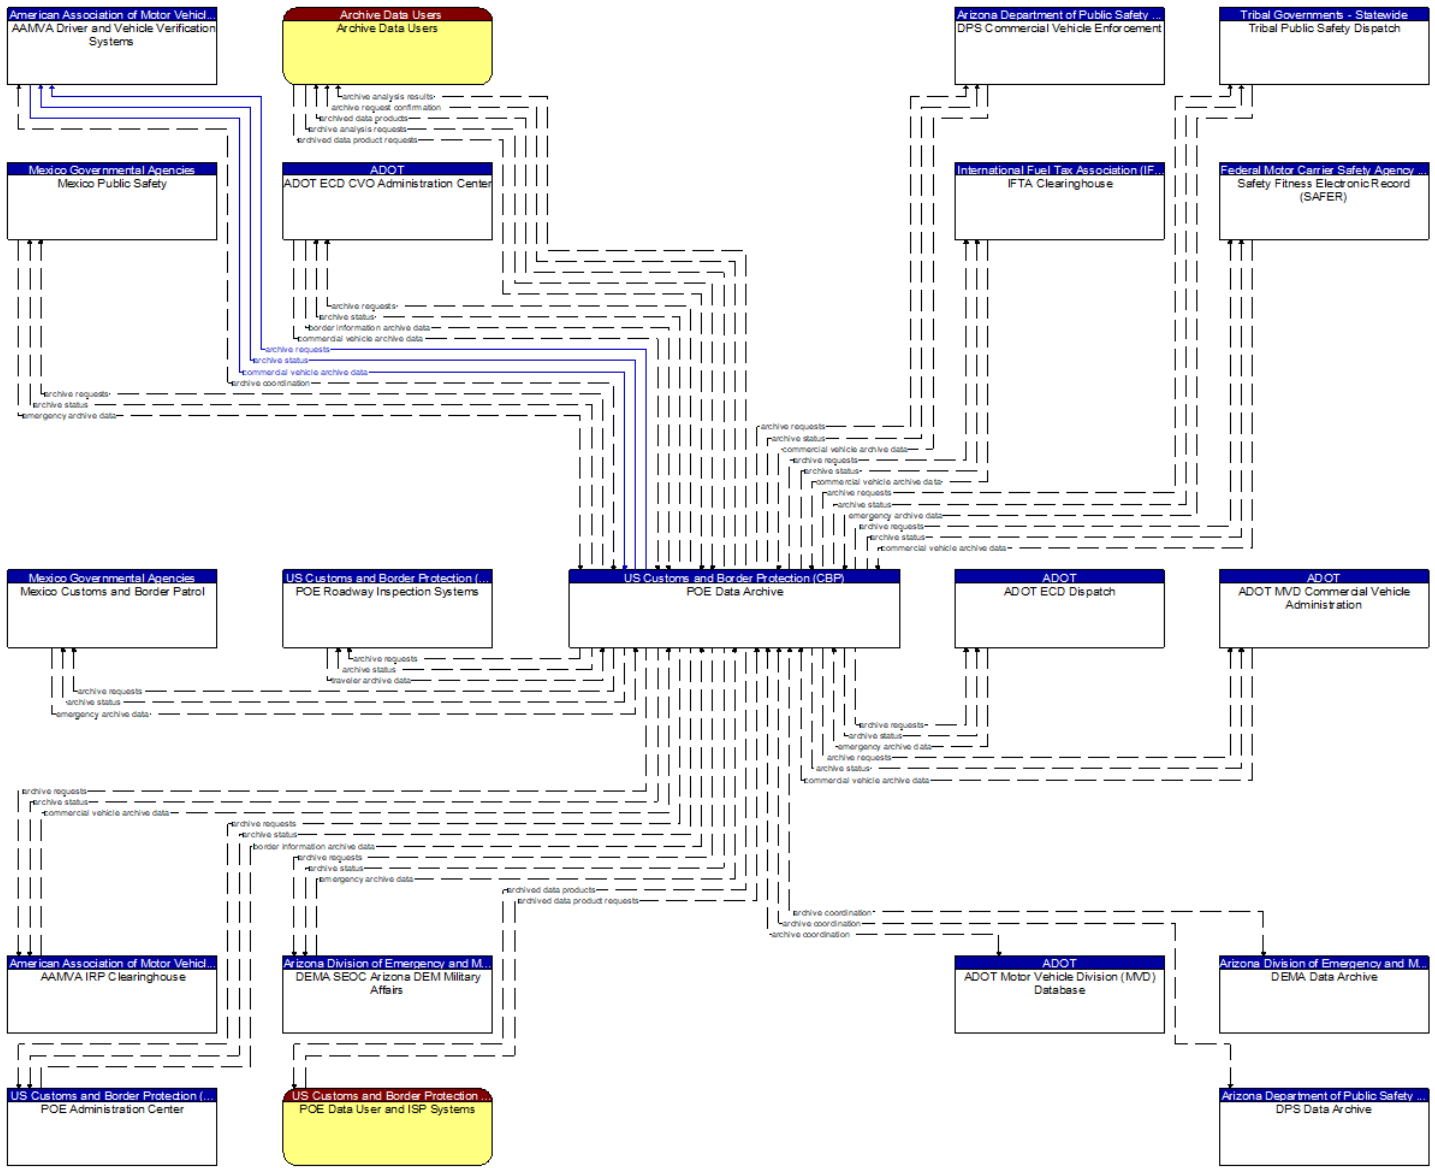

Media
Wide Area Alerting Systems

Arizona Division of Emergency and
DEMA Emergency Alert System

----- **Planned**

----- **Planned**

Existing

———— Existing
----- Planned

———— Existing
----- Planned

_____ Existing
 - - - - - Planned

↑ regional situation data

———— Existing

— Existing
 - - - Planned

——— Existing
——— Planned

----- Planned

————— Existing
 - - - - - Planned

 Existing
 Planned

----- **Planned**

— Existing
 - - - Planned

----- Planned

——— Existing
- - - - - Planned

----- **Planned**

- - - - - Planned

————— Existing
 Planned

----- **Planned**

----- **Planned**