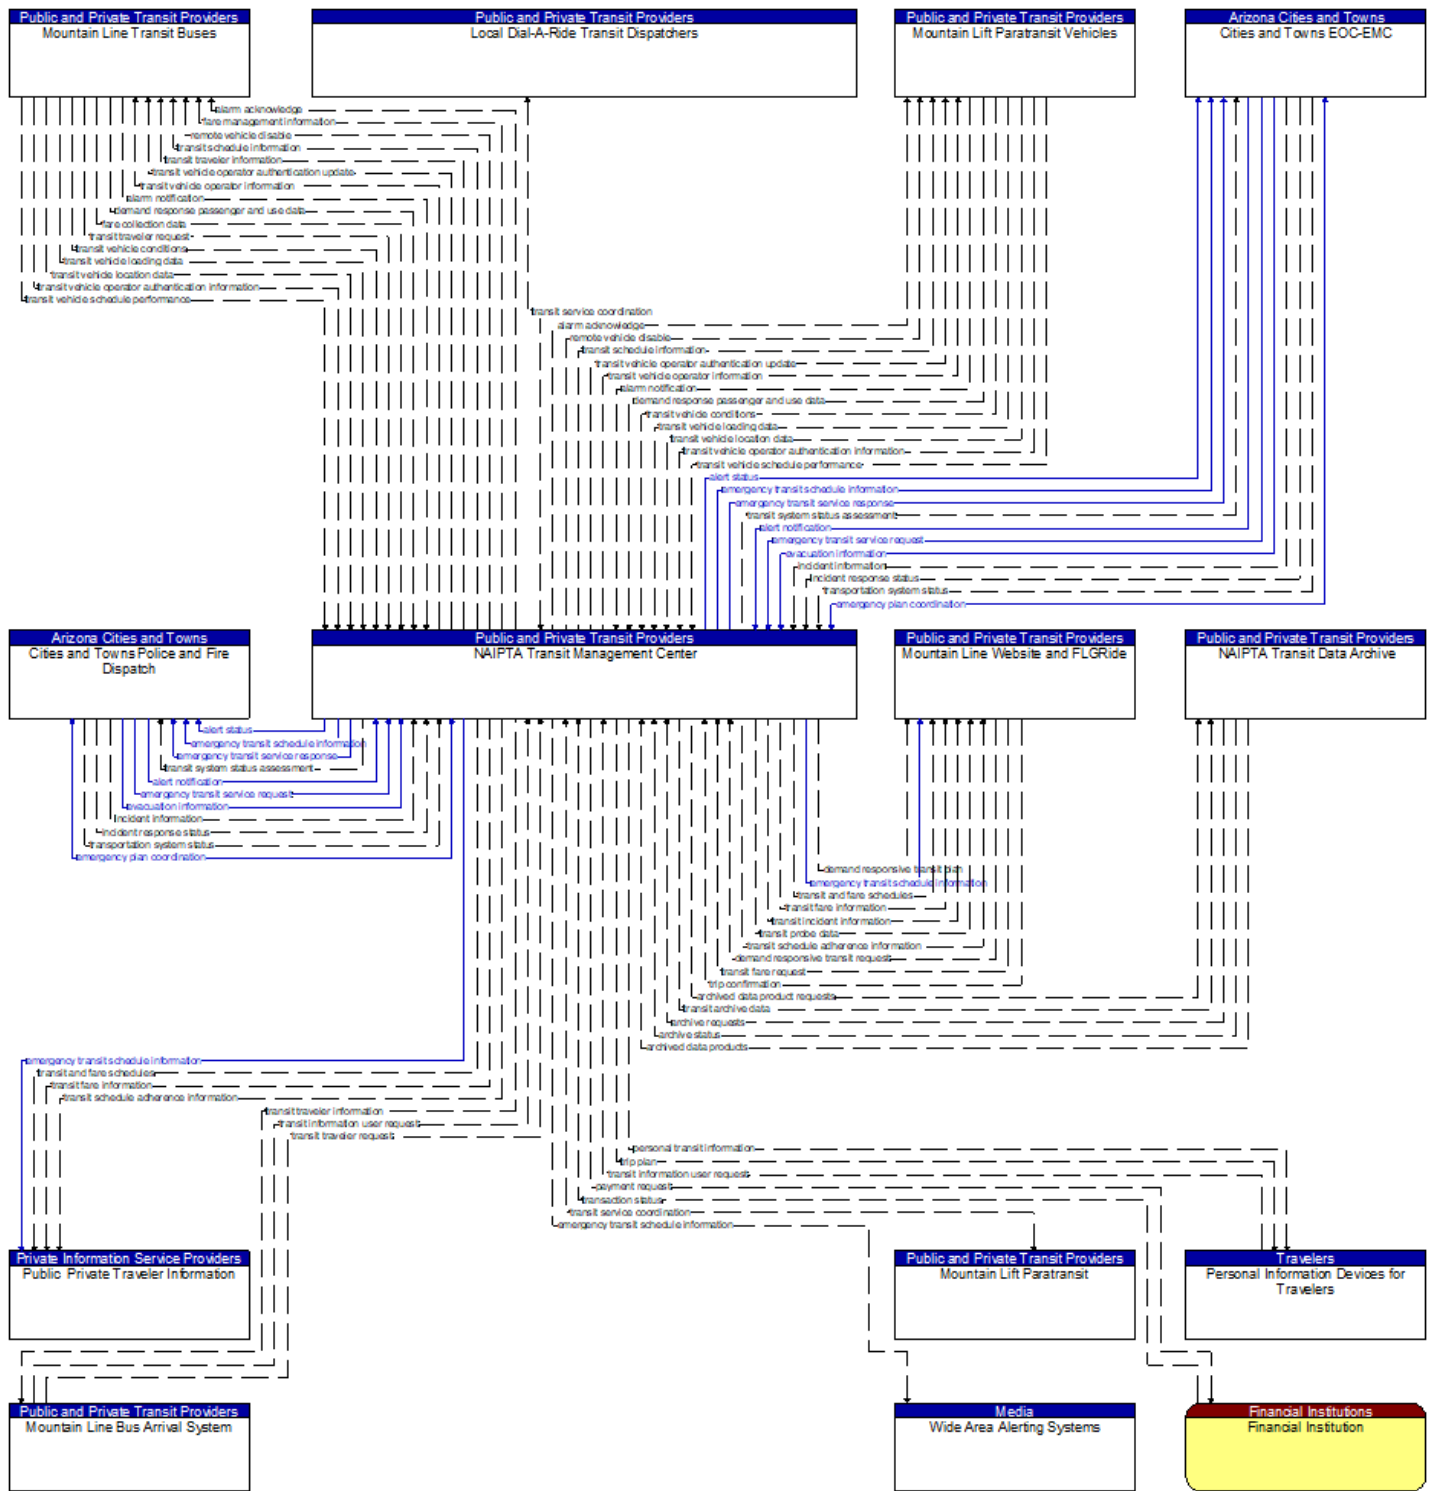

Media
Wide Area Alerting Systems

Arizona Division of Emergency and
DEMA Emergency Alert System

----- **Planned**

----- **Planned**

Existing

———— Existing
----- Planned

———— Existing
----- Planned

_____ Existing
 - - - - - Planned

↑ regional situation data

———— Existing

— Existing
 - - - Planned

——— Existing
——— Planned

----- Planned

————— Existing
 - - - - - Planned

 Existing
 Planned

----- **Planned**

— Existing
 - - - Planned

----- Planned

——— Existing
- - - - - Planned

----- **Planned**

- - - - - Planned

————— Existing
 Planned

----- **Planned**

----- **Planned**

----- Planned

———— Existing
----- Planned

----- **Planned**

Existing
Planned

Existing

— Existing
 - - - Planned

emergency traffic coordination

emergency traffic coordination