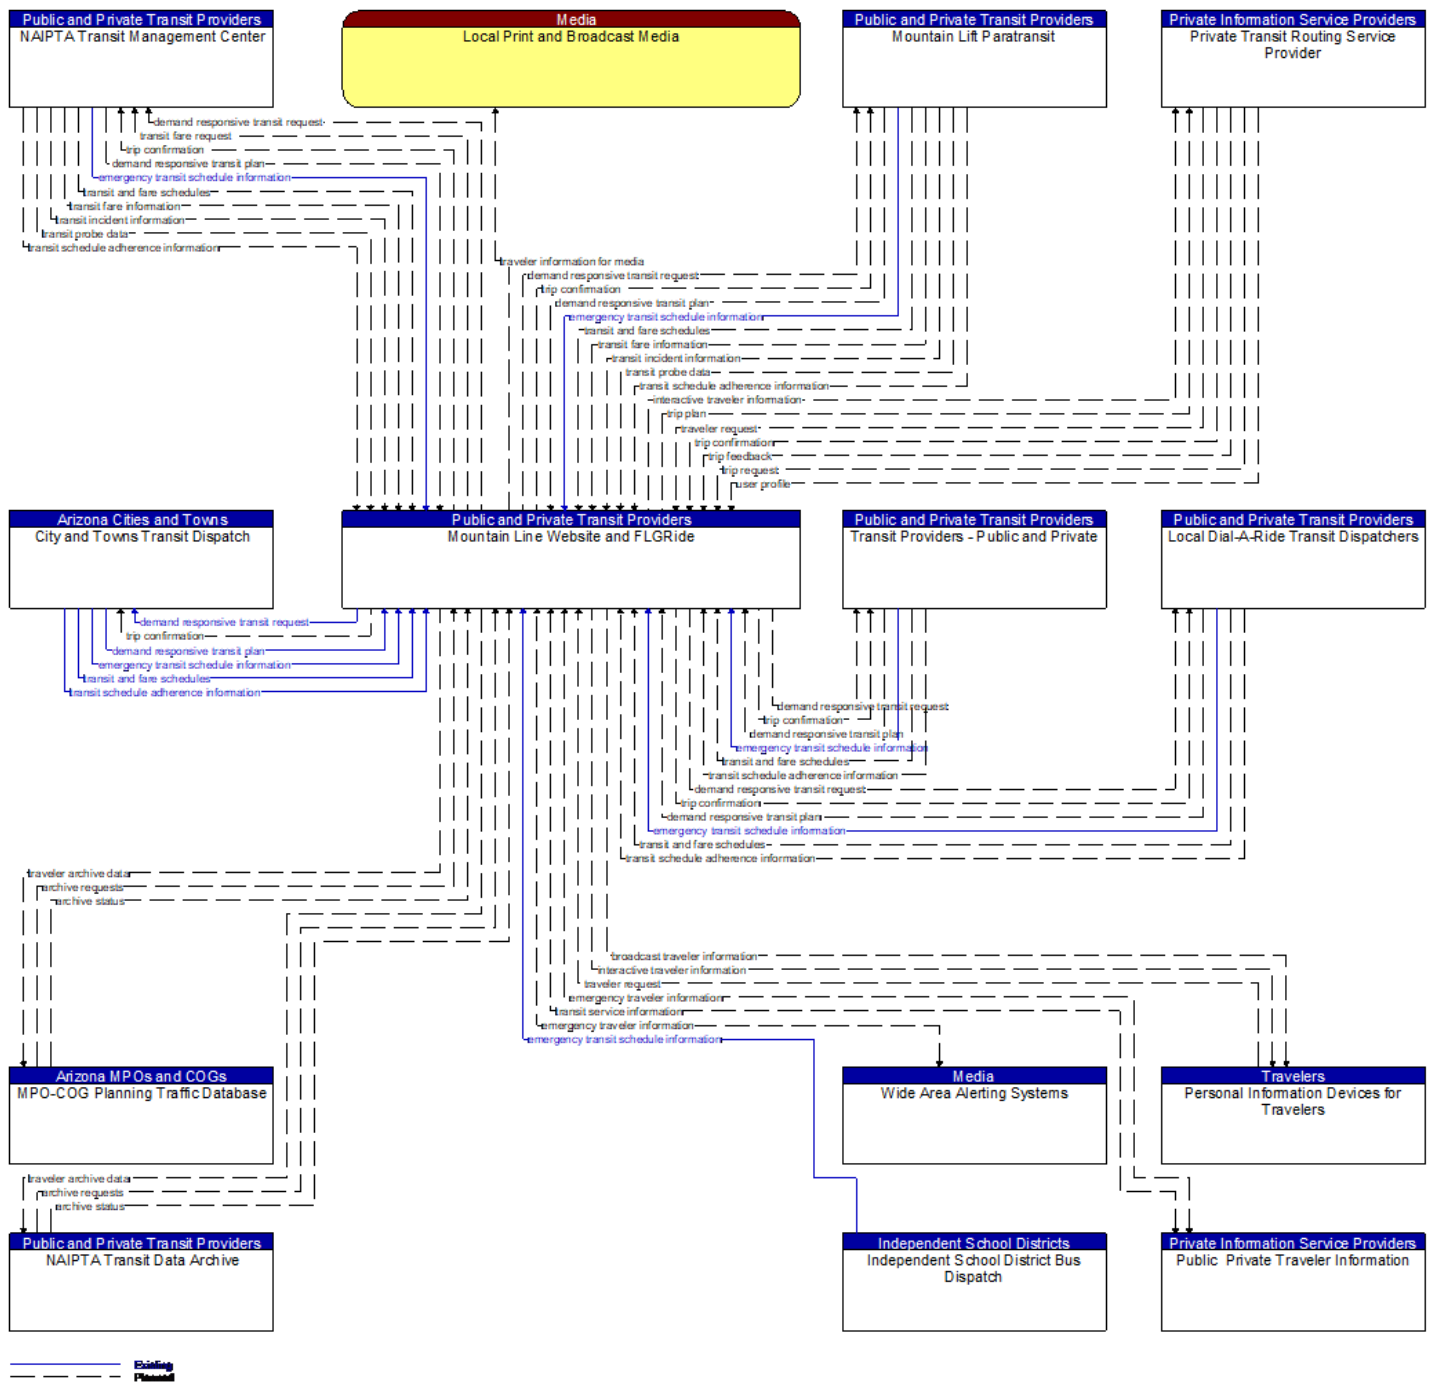

Media
Wide Area Alerting Systems

Arizona Division of Emergency and
DEMA Emergency Alert System

----- **Planned**

----- **Planned**

Existing

———— Existing
----- Planned

———— Existing
----- Planned

_____ Existing
 - - - - - Planned

↑ regional situation data

———— Existing

— Existing
 - - - Planned

——— Existing
——— Planned

----- Planned

————— Existing
 - - - - - Planned

 Existing
 Planned

----- **Planned**

— Existing
 - - - Planned

----- Planned

——— Existing
- - - - - Planned

----- **Planned**

- - - - - Planned

————— Existing
 Planned

----- **Planned**

----- **Planned**

----- Planned

———— Existing
----- Planned

----- **Planned**

Existing
Planned

Existing

— Existing
 - - - Planned

emergency traffic coordination

emergency traffic coordination