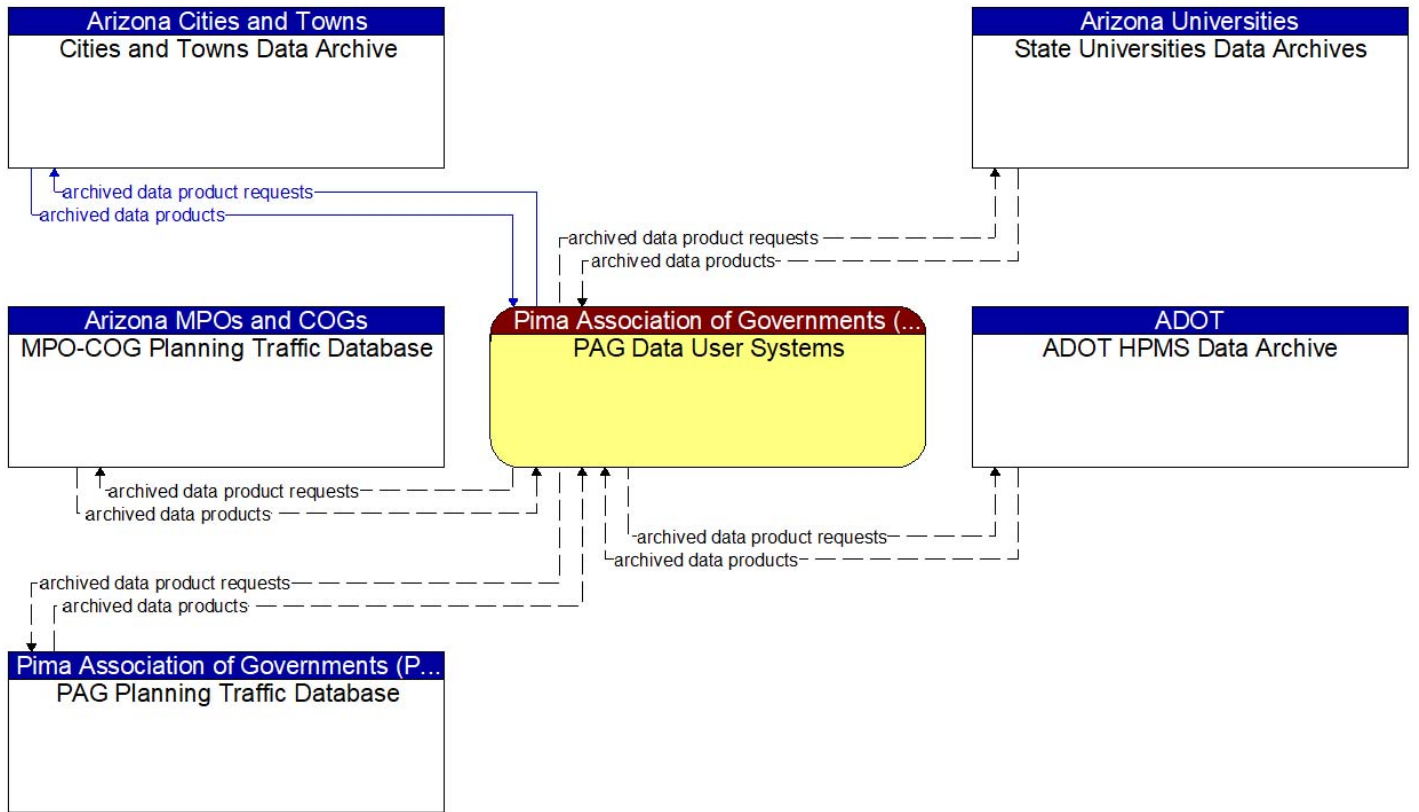

Maricopa County Department of Tran...
Maricopa County EOC

Mexico Governmental Agencies
Mexico Regional Maintenance Section

US Customs and Border Protection (...
US Border Patrol Dispatch

Mexico Governmental Agencies
Mexico Regional TMC

Media
Wide Area Alerting Systems

Arizona Division of Emergency and
DEMA Emergency Alert System

----- **Planned**

----- **Planned**

Existing

———— Existing
----- Planned

———— Existing
----- Planned

_____ Existing
 - - - - - Planned

↑ regional situation data

———— Existing

— Existing
 - - - Planned

——— Existing
——— Planned

----- Planned

————— Existing
 - - - - - Planned

 Existing
 Planned

----- **Planned**