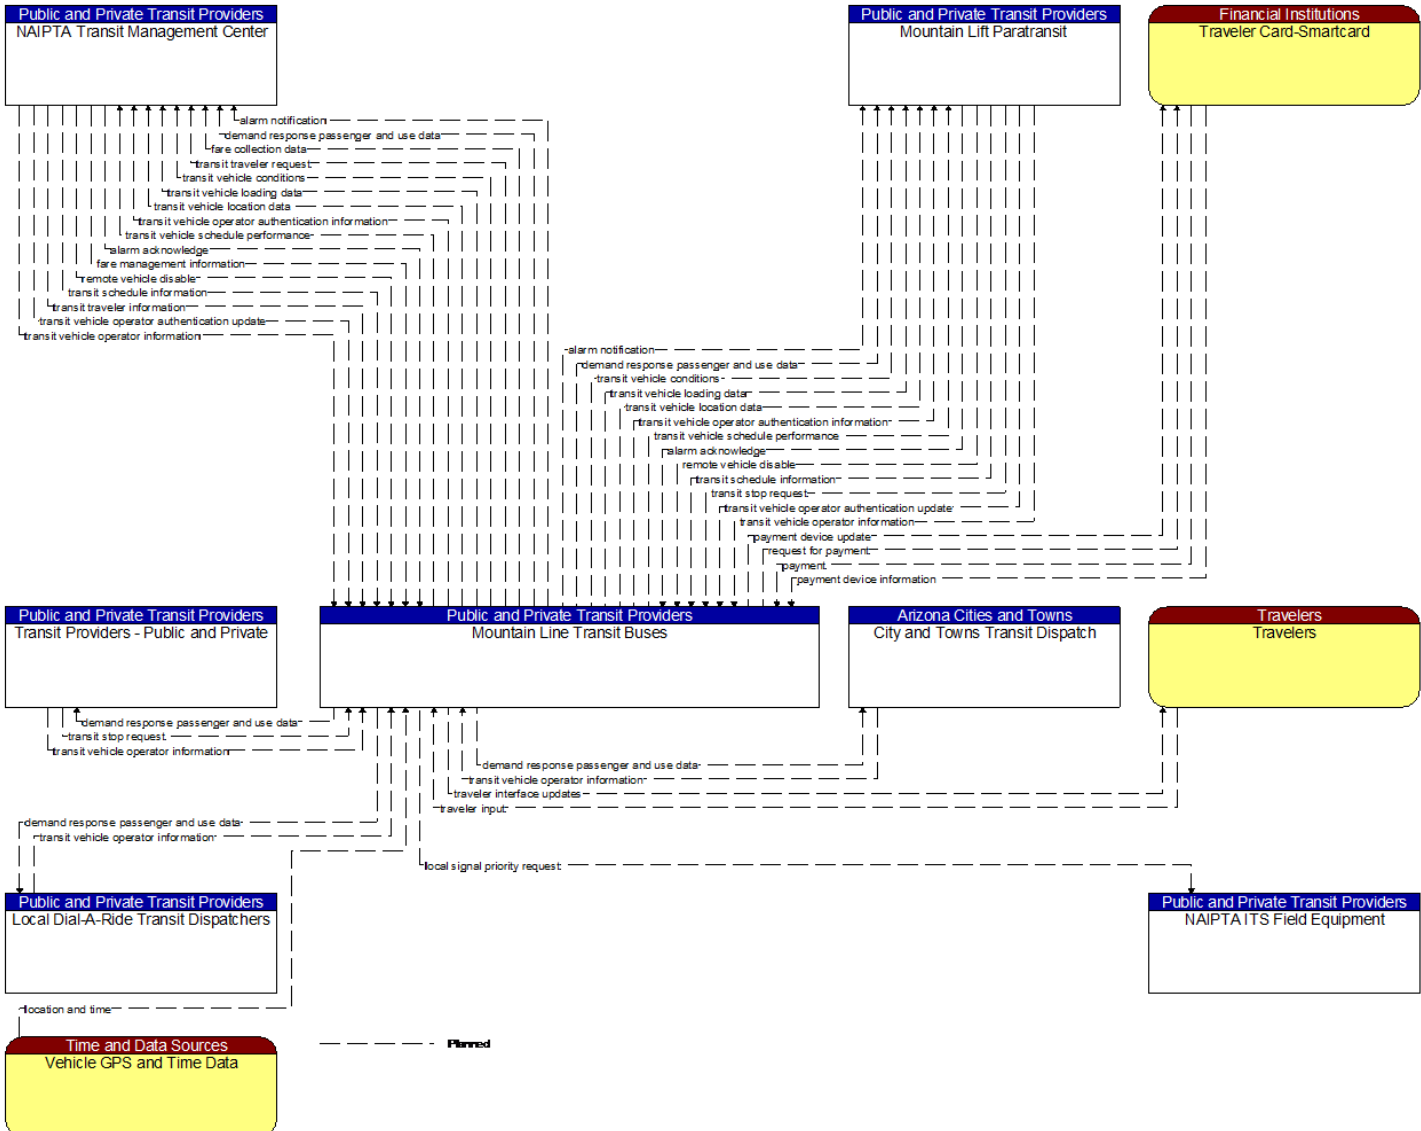

Media
Wide Area Alerting Systems

Arizona Division of Emergency and
DEMA Emergency Alert System

----- **Planned**

----- **Planned**

Existing

———— Existing
----- Planned

———— Existing
----- Planned

_____ Existing
 - - - - - Planned

↑ regional situation data

———— Existing

— Existing
 - - - Planned

——— Existing
——— Planned

----- Planned

————— Existing
 - - - - - Planned

 Existing
 Planned

----- **Planned**

— Existing
 - - - Planned

----- Planned

——— Existing
- - - - - Planned

----- **Planned**

- - - - - Planned

————— Existing
 Planned

----- **Planned**

----- **Planned**