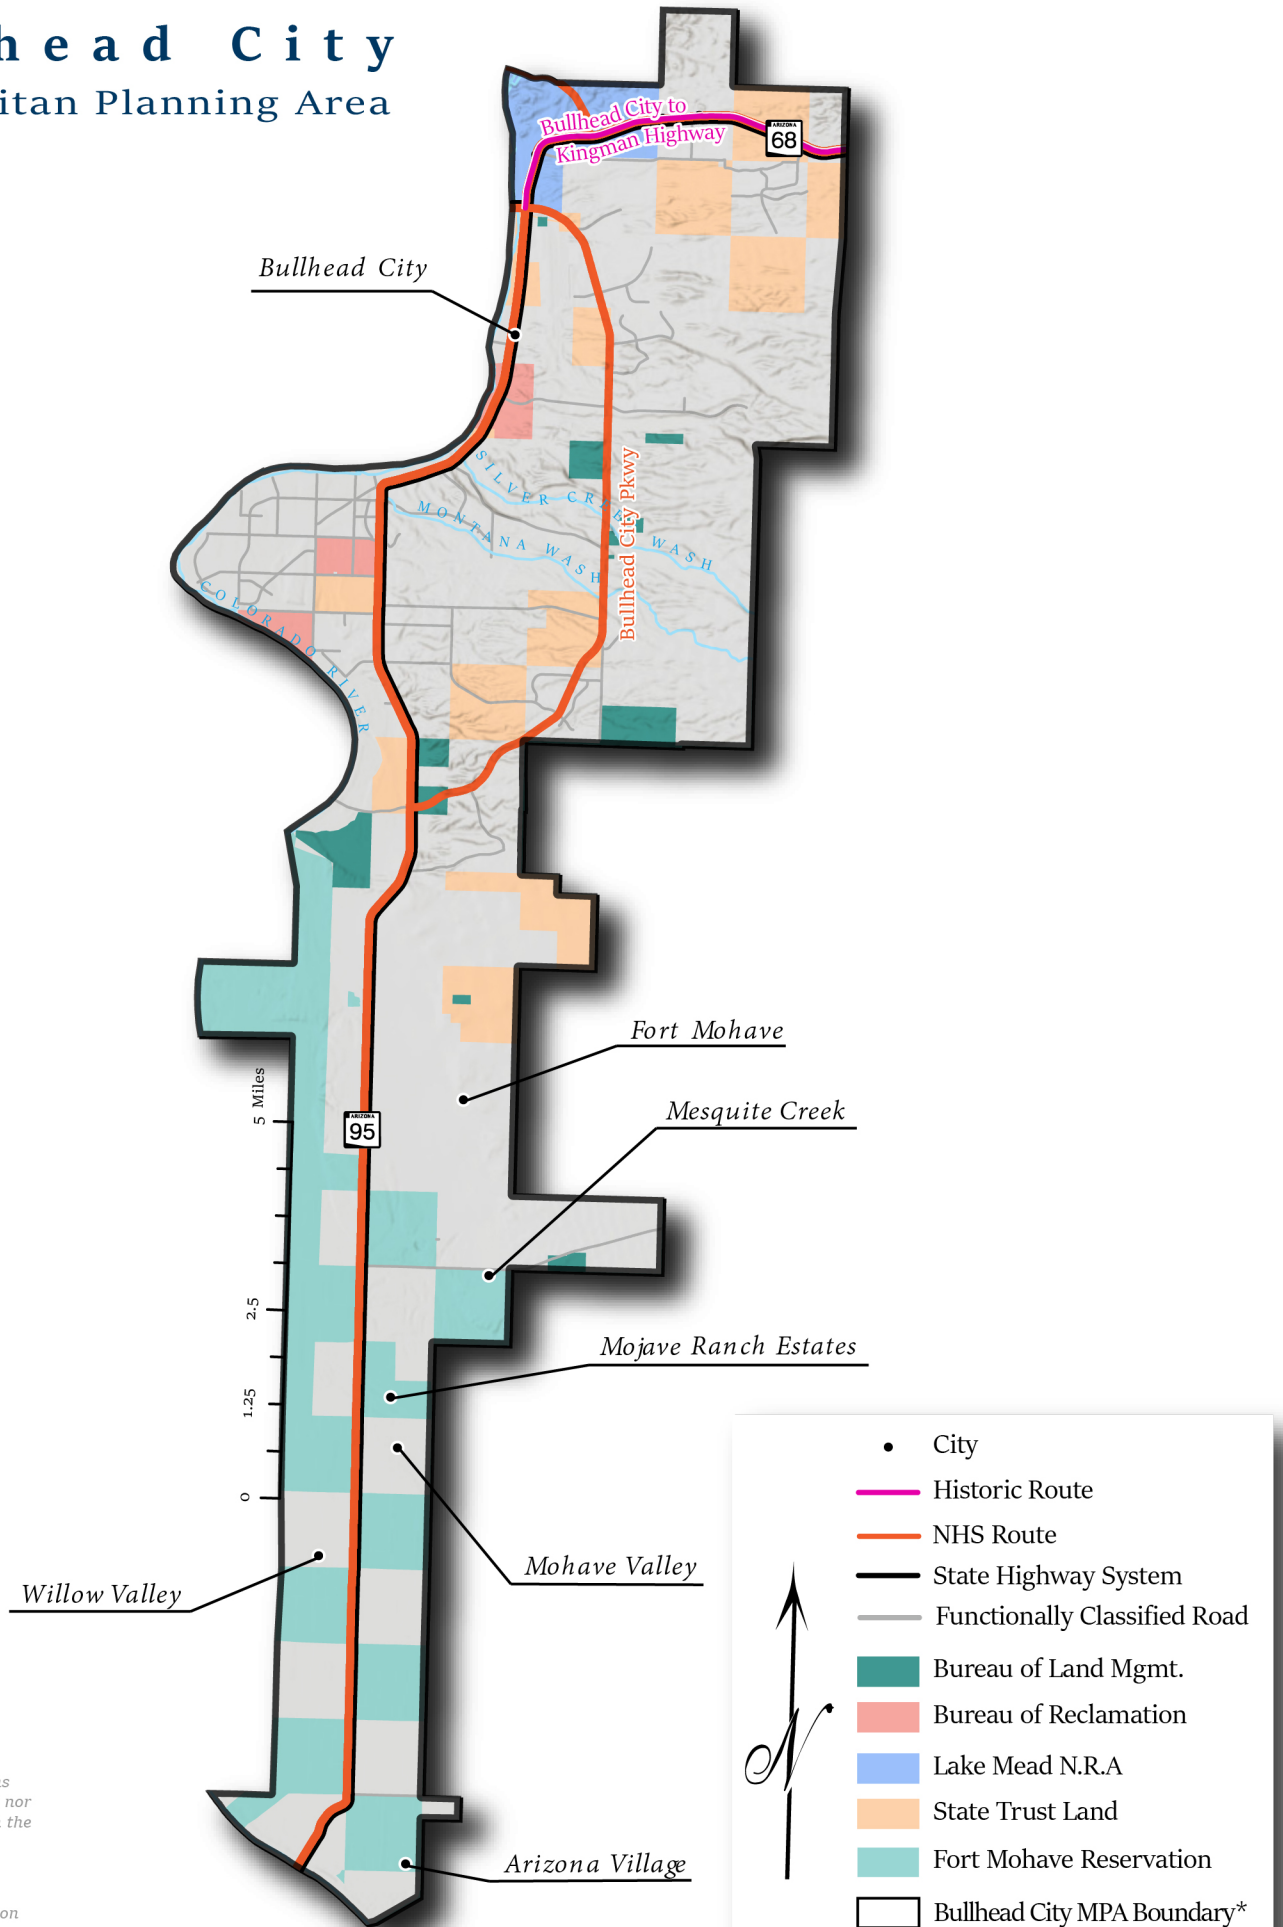

Bullhead City

Metropolitan Planning Area

Note:
The State of Arizona makes no claims concerning the accuracy of this map nor assumes any liability resulting from the use of the information herein.

Esri, NASA, NGA, USGS

Prepared by:
Arizona Department of Transportation
Multimodal Planning Division
Geospatial Analysis Section
MPDgis@azdot.gov
4/17/2024
Project ID: 2024025

*Map represents the area of MPO's planning responsibility.